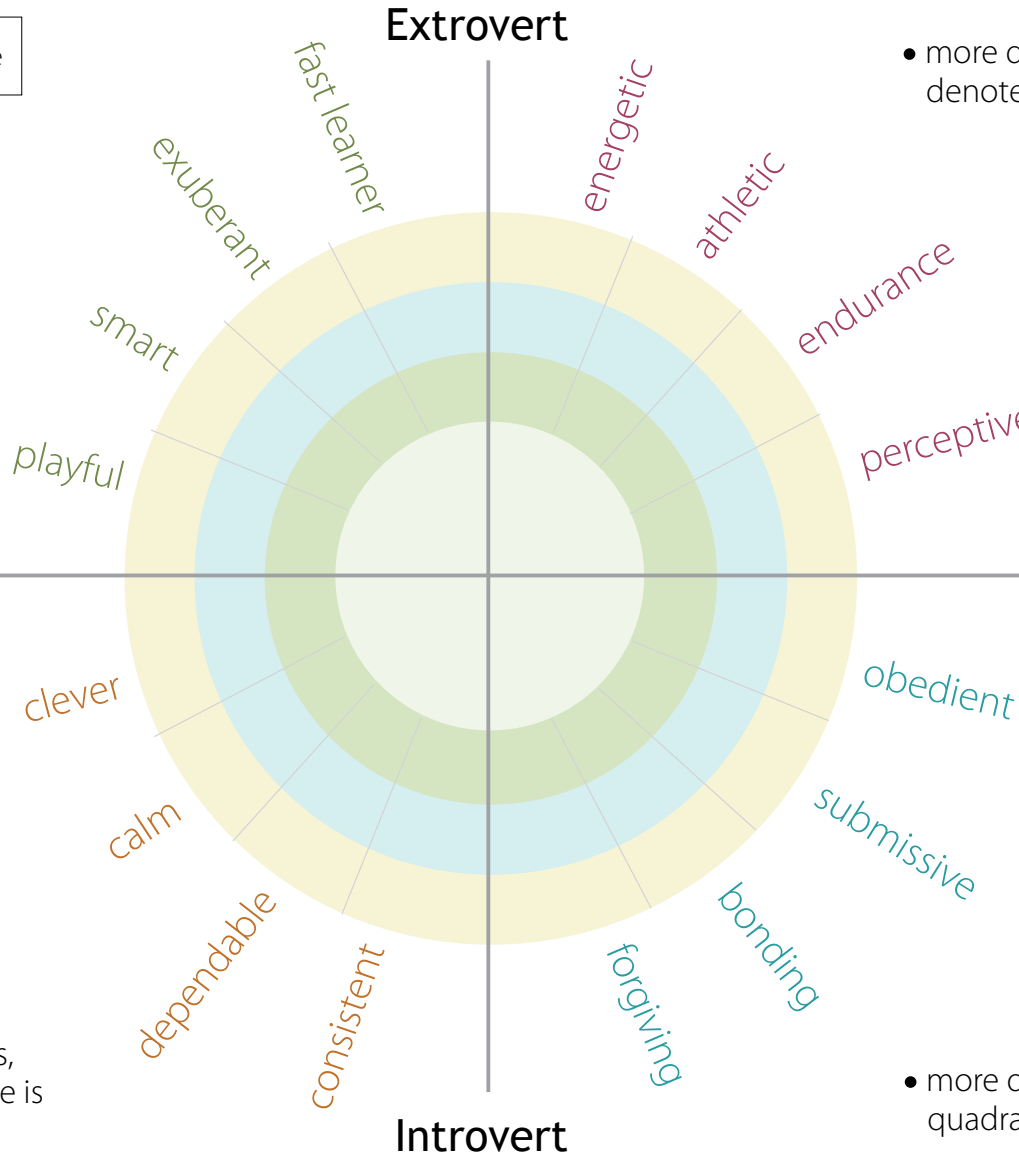

# Parelli™ Positive Attributes

NAME: \_\_\_\_\_ DATE: \_\_\_\_\_

mild   
  moderate   
  extreme

charismatic   
  ambitious

• more dots in the top two quadrants denotes performance qualities

LB  
EXTROVERT  
POSITIVE

RB  
EXTROVERT  
POSITIVE

Left Brain

tolerant

Right Brain

sensitive

LB  
INTROVERT  
POSITIVE

RB  
INTROVERT  
POSITIVE

• more dots in more quadrants, the more "all-round" the horse is

• more dots in the bottom two quadrants denotes reliable qualities

content   
  "sweet"