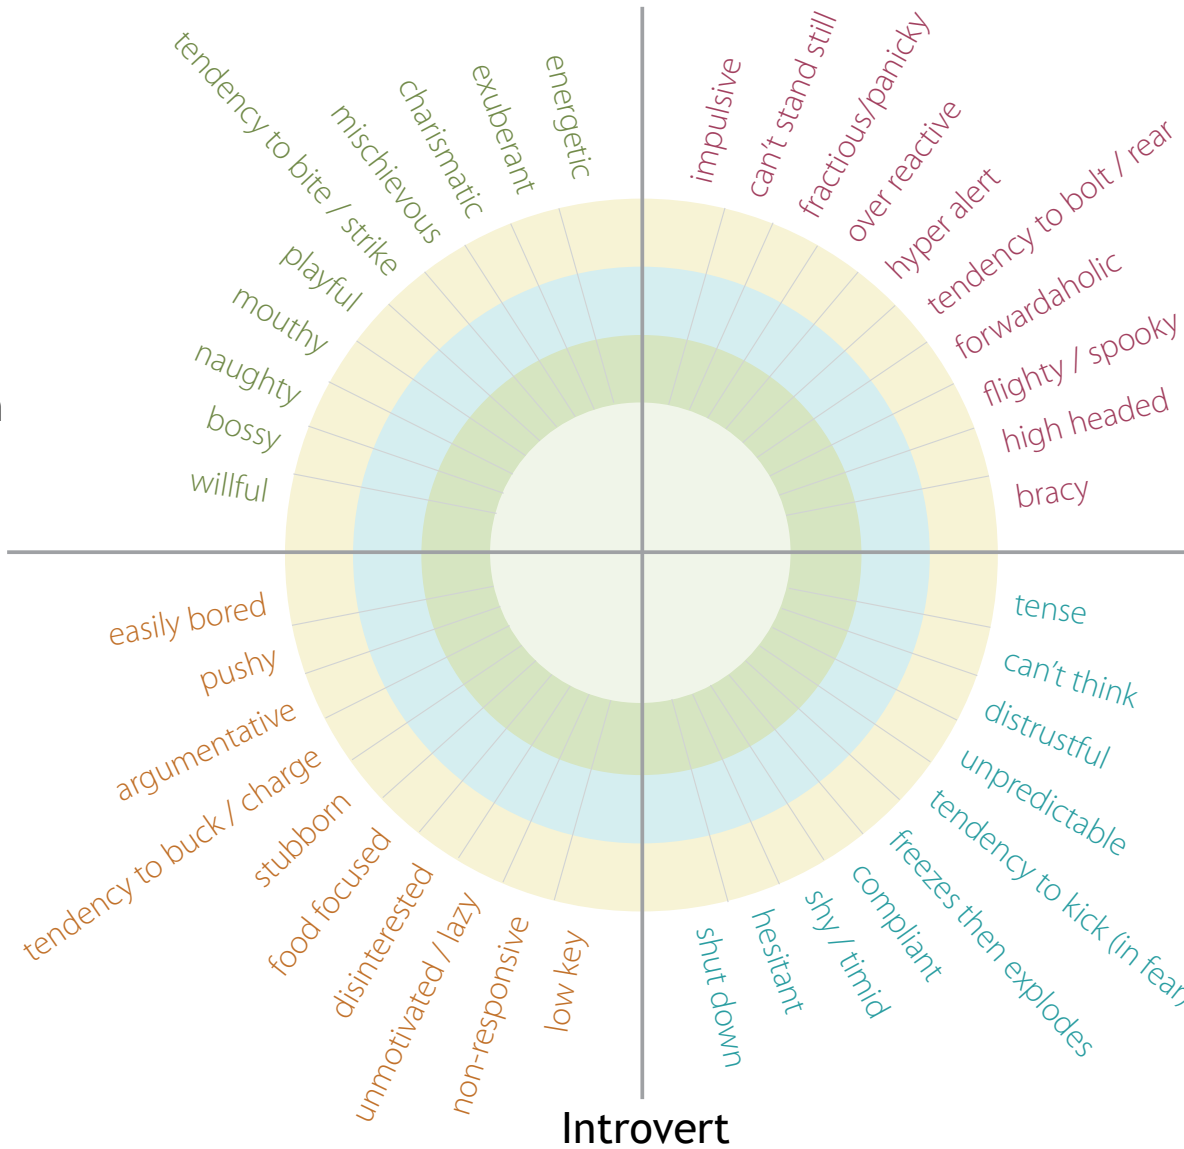

Parelli[™] Horsenality[™] Profile

NAME: _____

DATE: _____

- high energy more "go" quick tendency to run

<input type="checkbox"/> mild	<input type="checkbox"/> moderate	<input type="checkbox"/> extreme
-------------------------------	-----------------------------------	----------------------------------

Left-Brain EXTROVERT

Left-Brain

- dominant
- brave
- confident
- calm
- tolerant

Left-Brain INTROVERT

Extrovert

Right-Brain EXTROVERT

Right-Brain

- submissive
- fearful
- not confident
- nervous
- reactive

Right-Brain INTROVERT

- low energy more "whoa" slow tendency to stop